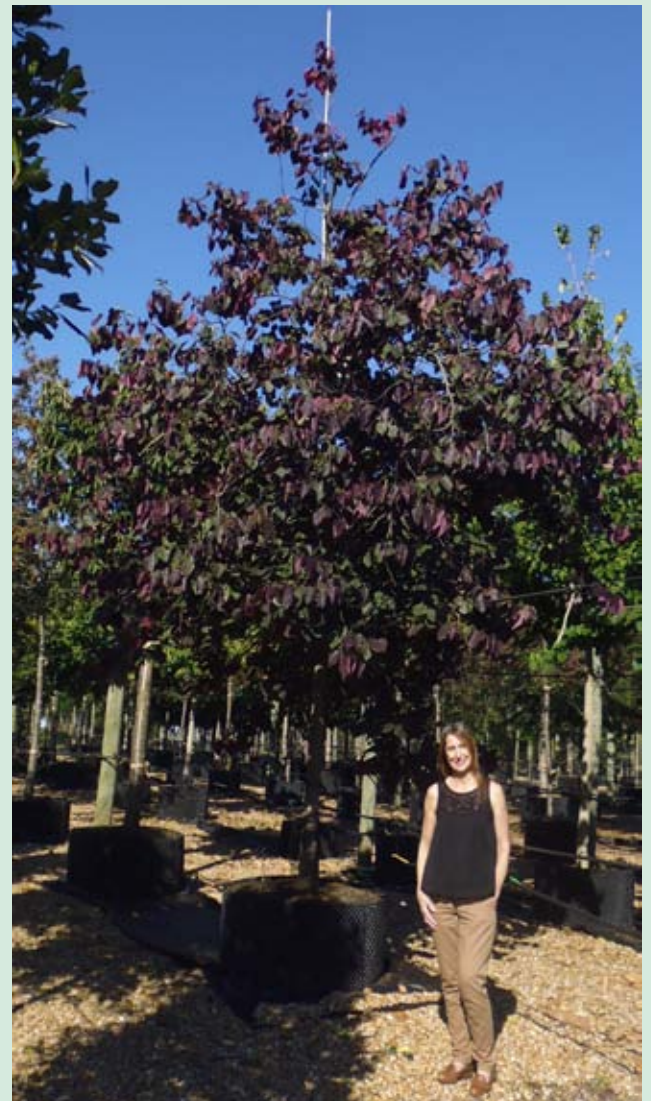

*Vibrantly coloured Foliage*

## **Plant Profile**

**Name:** Cercis Canadensis 'Forest Pansy'

**Common Name:** Redbud

**Family:** Caesalpiniaceae

**Hardiness:** Hardy

**Height:** 4m to 8m

**Width:** 4m to 8m

**Demands:** prefers sheltered areas in full sun or partial shade.

**Foliage:** Deciduous

**Flowers:** Pink

*Cercis Canadensis 'Forest Pansy'* is a deciduous tree or large shrub originally from North America and the North East of Mexico.

It is grown mostly for its foliage of heart shaped, purple leaves in spring and summer which as they age turn to vibrant shades of orange, red and yellow in autumn.

Hanging from dark branches some leaves will be translucent whilst others will seem to reflect the light producing an array of subtle shades.

If grown in a warm and sheltered spot you can also get a smattering of bright, pretty pink-purple pea like flowers appearing in clusters on the bare stems in the spring.